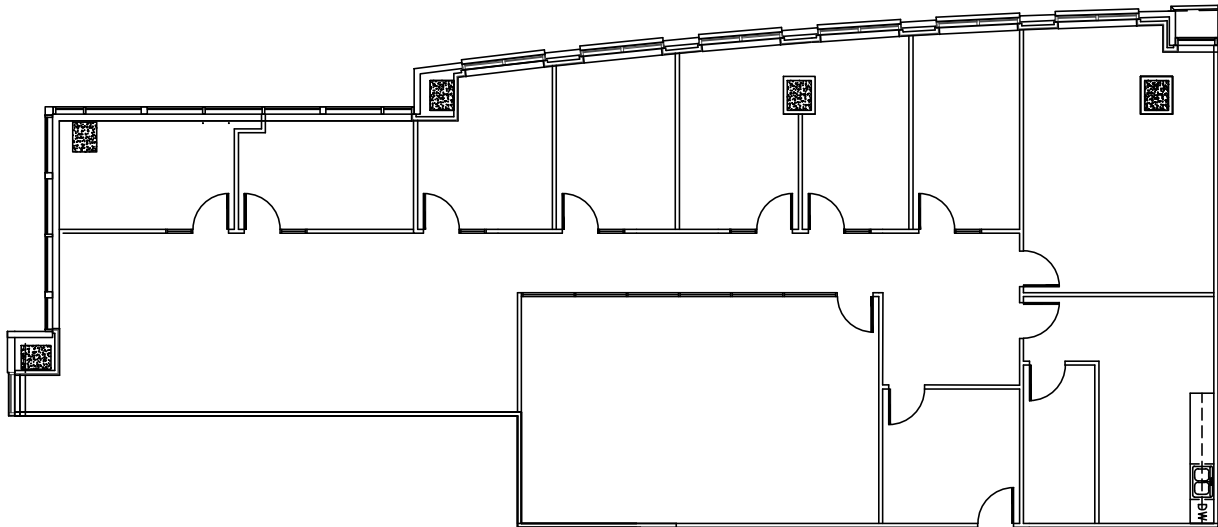

SUITE 825

4,116 NRA

Granite Briarpark Green

Granite

SCALE: Not to Scale