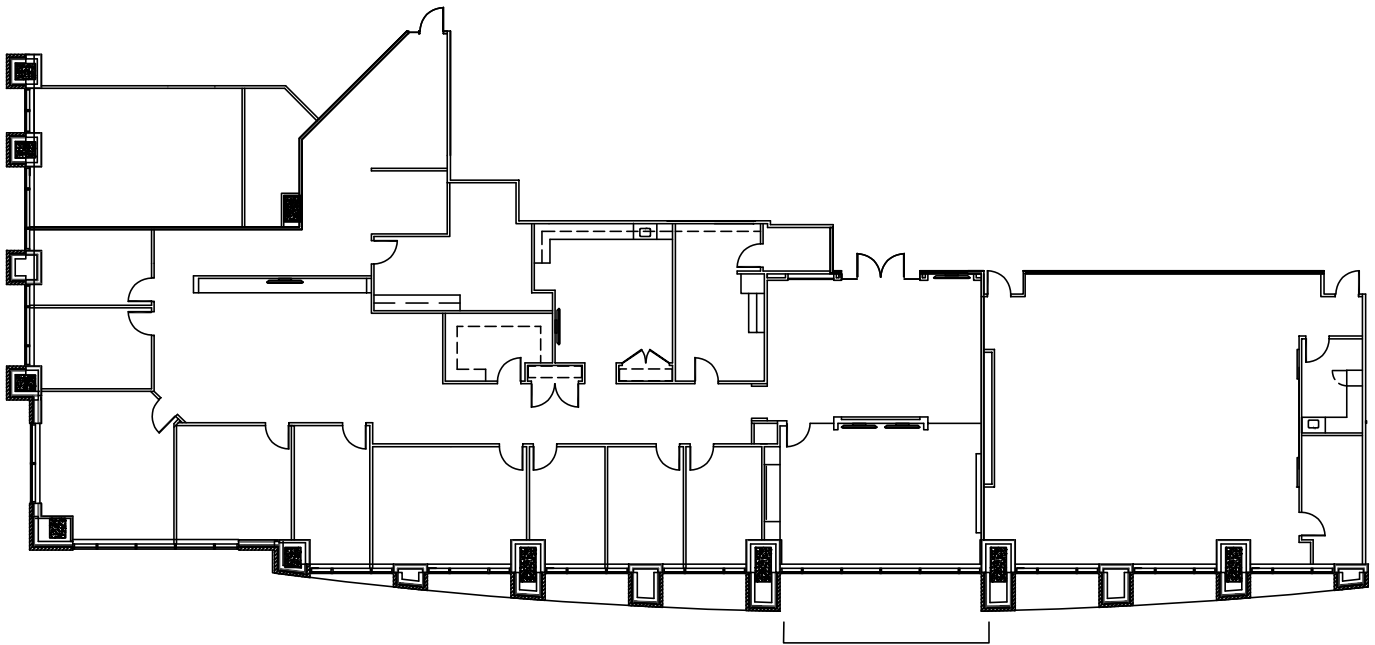

SUITE 200/210/255

9,628 NRA

Granite Briarpark Green

Granite

SCALE: Not to Scale