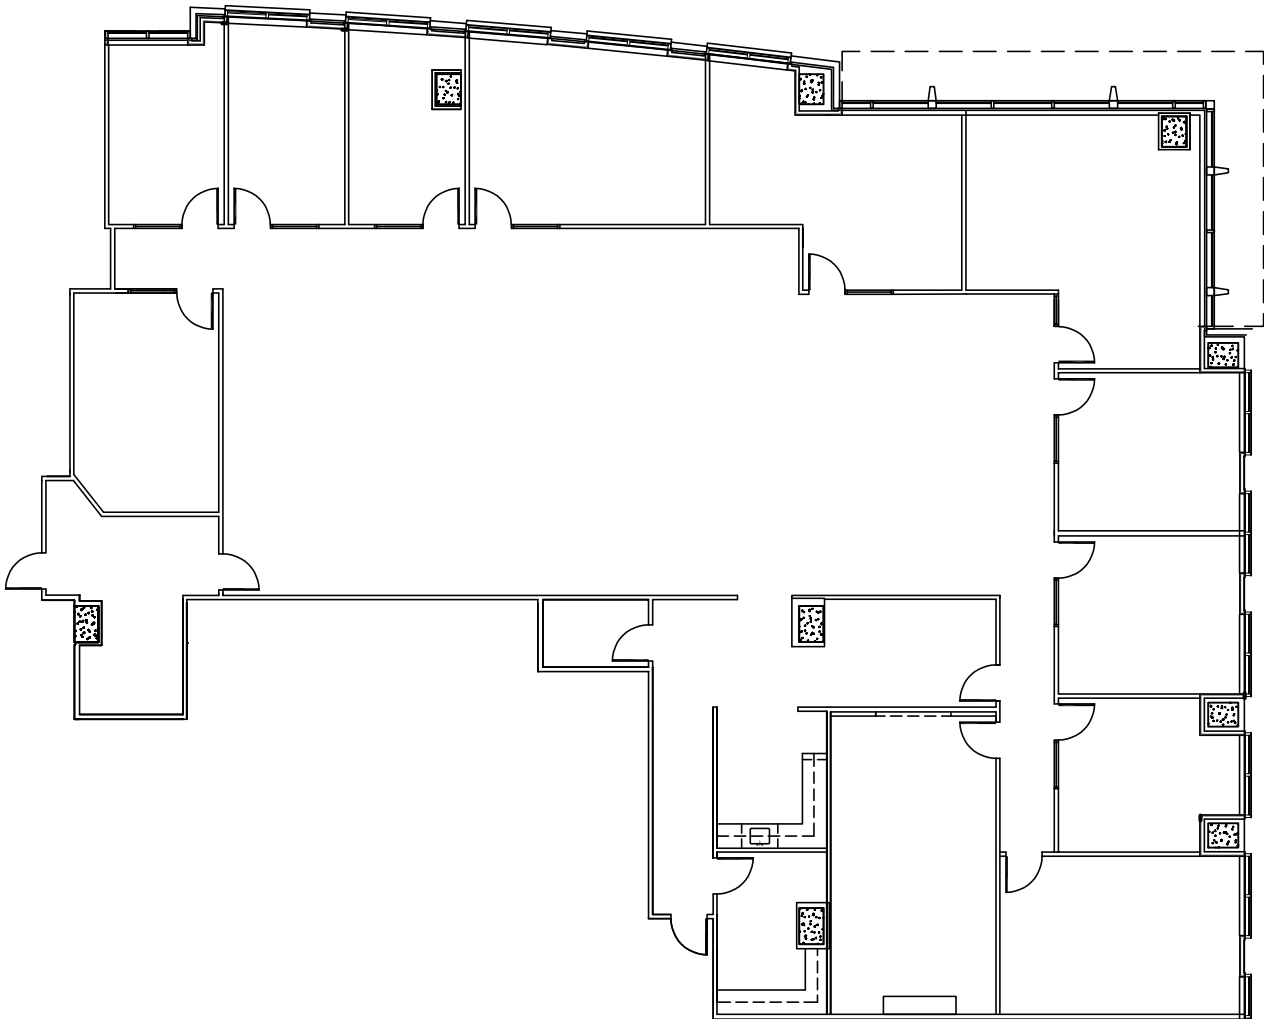

SUITE 1200

7,337 NRA

Granite Briarpark Green

Granite

SCALE: Not to Scale