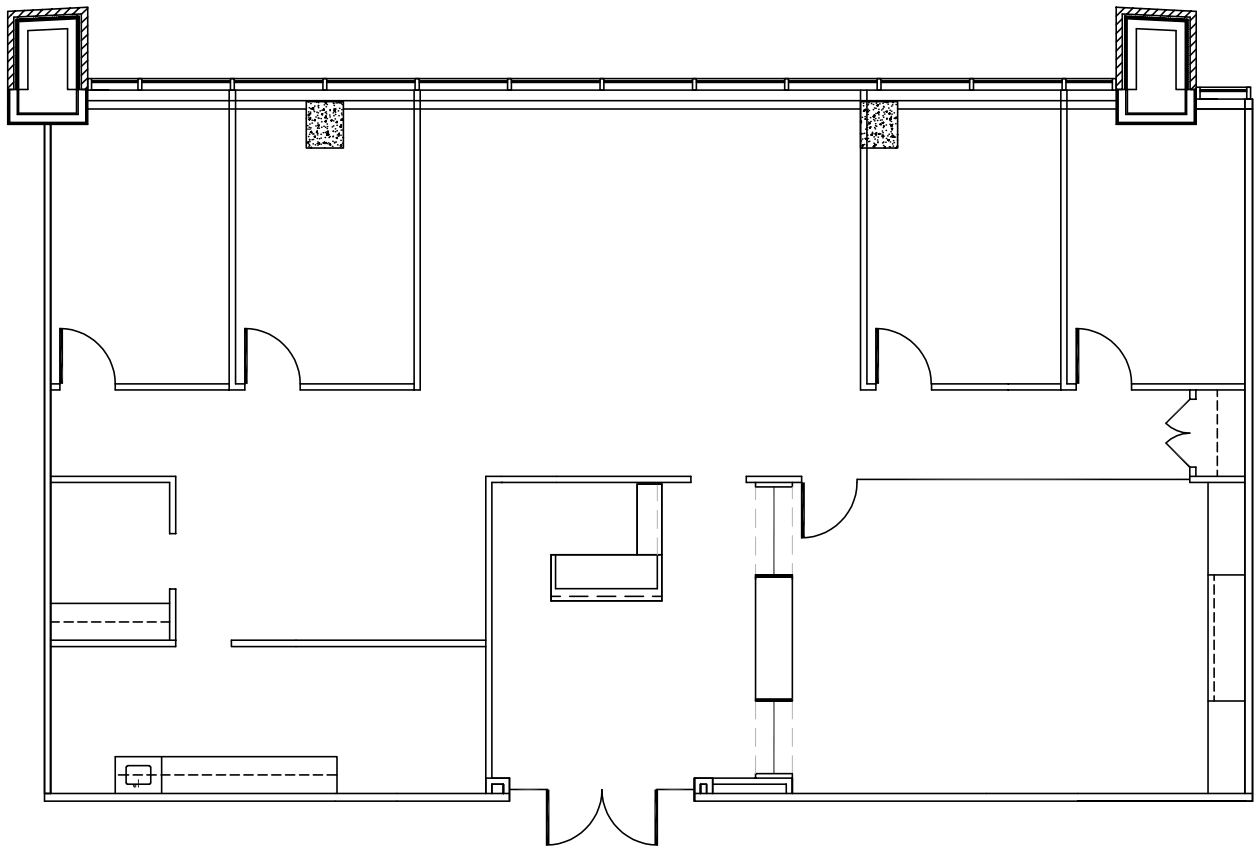

SUITE 230
3,098 NRA

Granite Briarpark Green

Granite

SCALE: Not to Scale