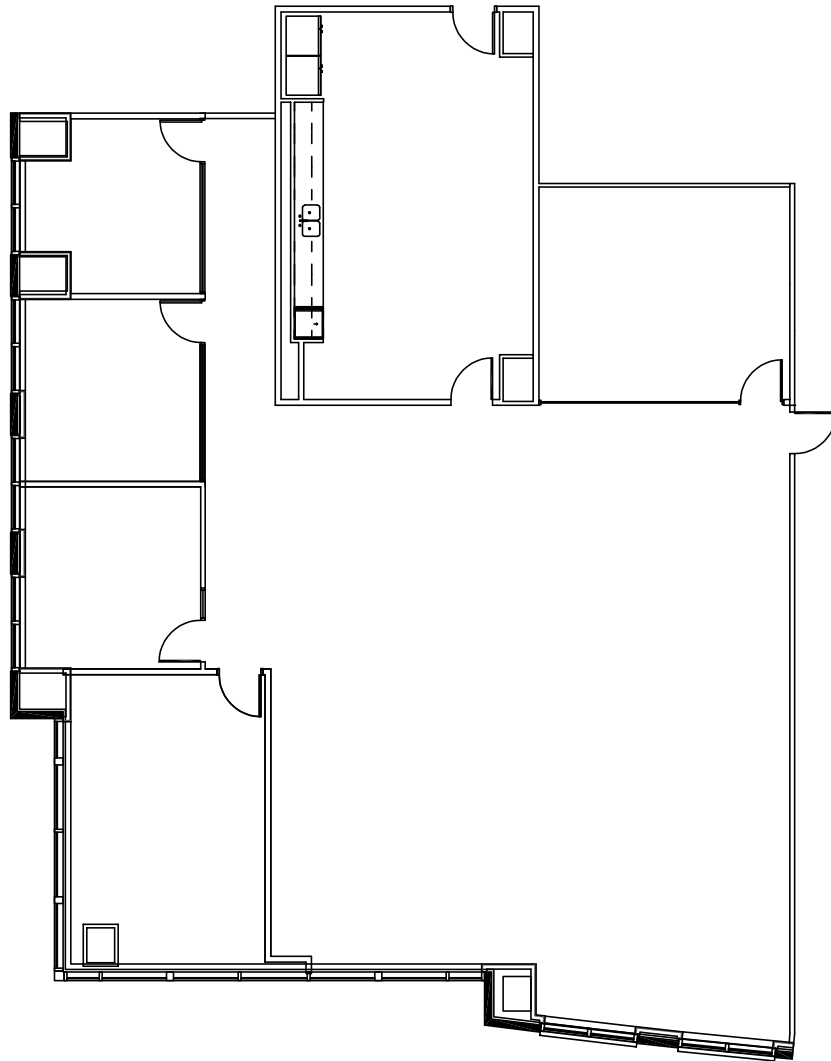

SUITE 1025

3,850 NRA

Granite Briarpark Green

Granite

SCALE: Not to Scale