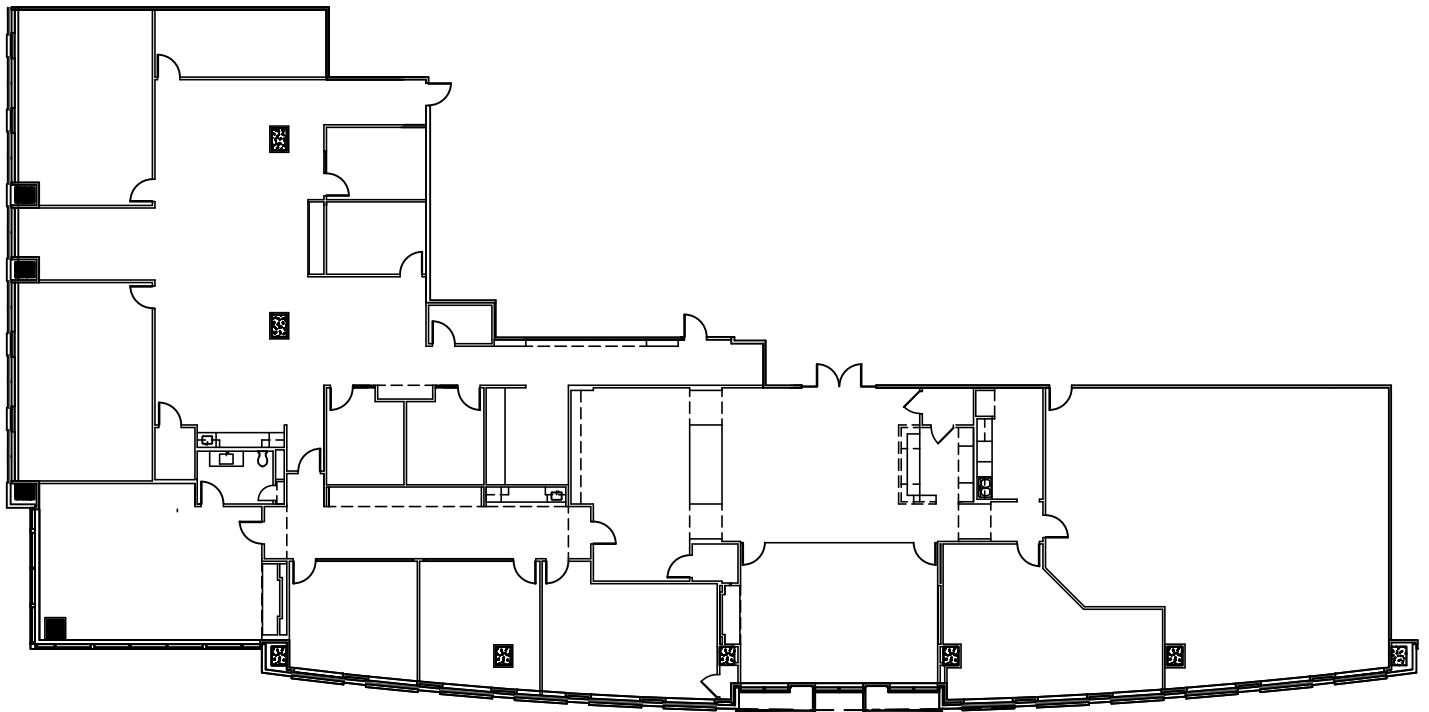

SUITE 800
12,067 NRA

Granite Briarpark Green

Granite

SCALE: Not to Scale