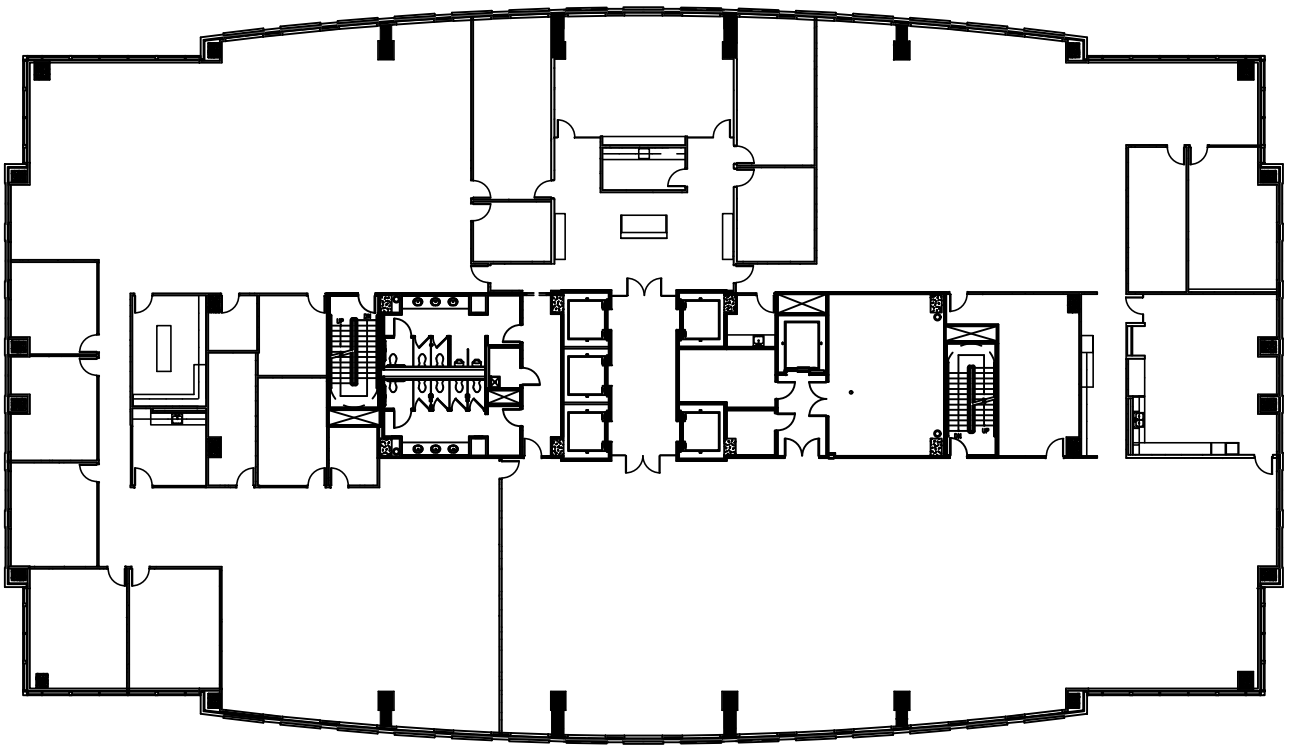

SUITE 400

26,095 NRA

Granite Briarpark Green

Granite

SCALE: Not to Scale