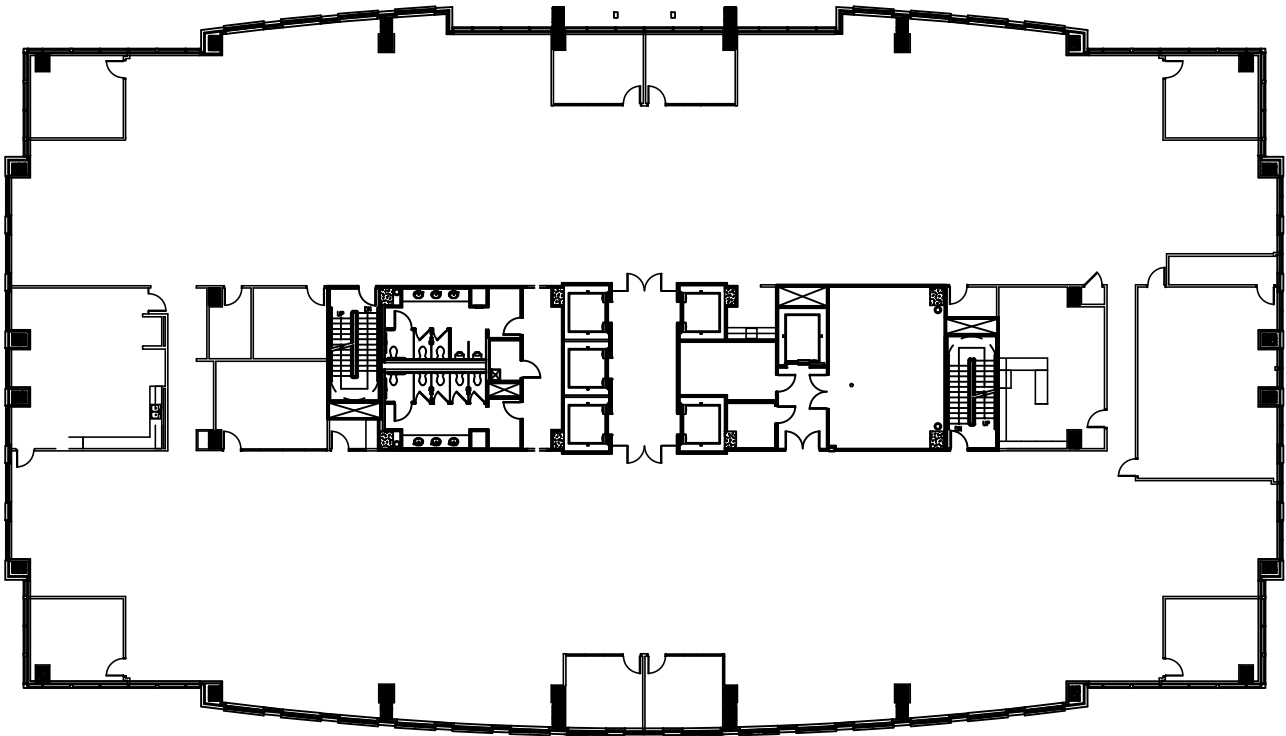

SUITE 300

25,826 NRA

Granite Briarpark Green

Granite

SCALE: Not to Scale