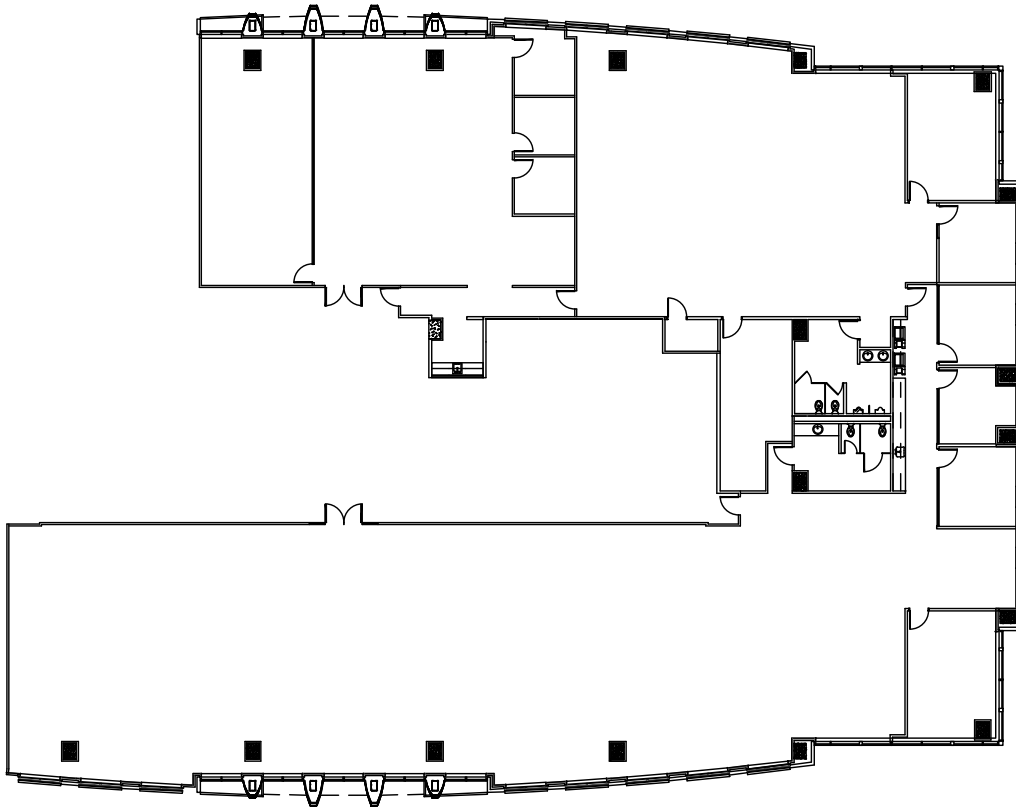

SUITE 1010

16,870 NRA

Granite Briarpark Green

Granite

SCALE: Not to Scale