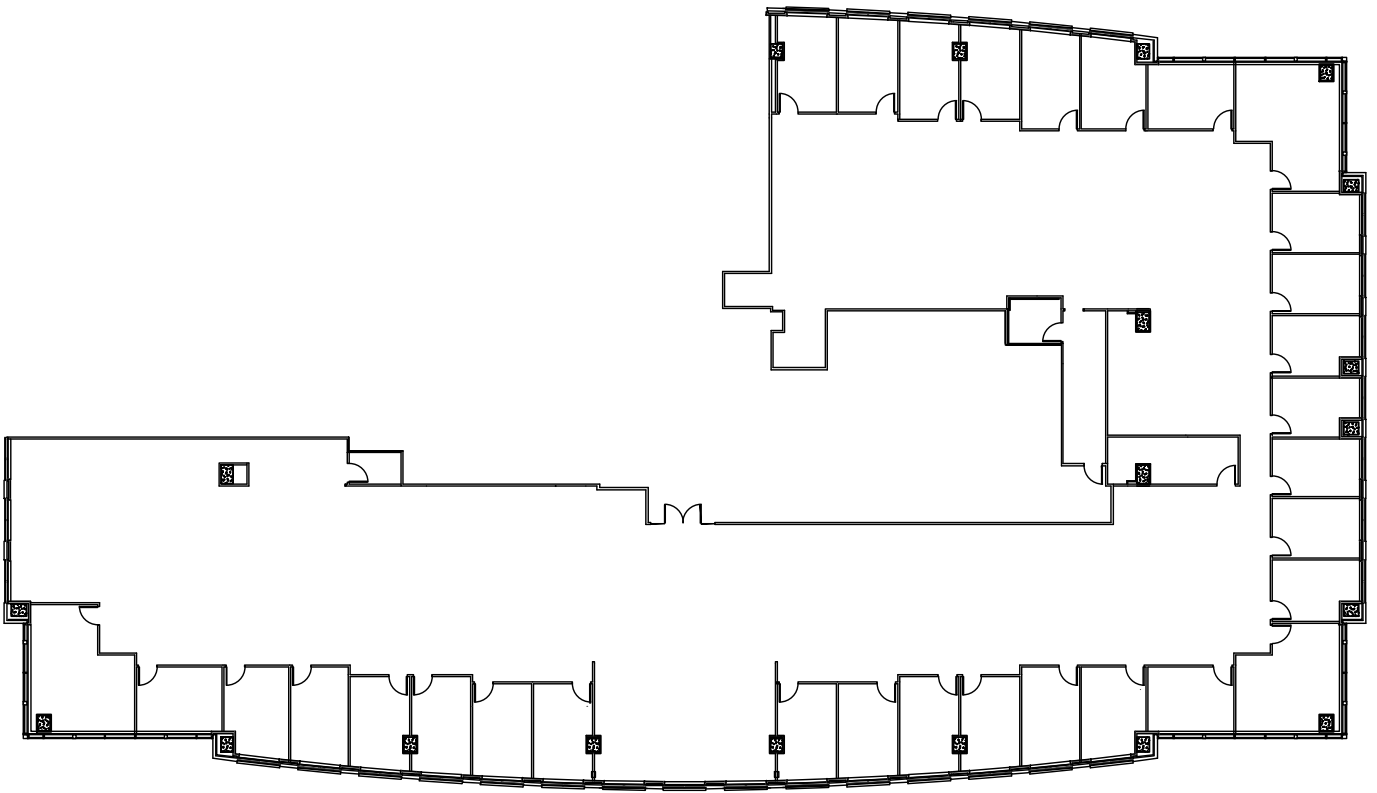

# SUITE 500

18,588 NRA

# Granite Briarpark Green

**Granite**

SCALE: Not to Scale