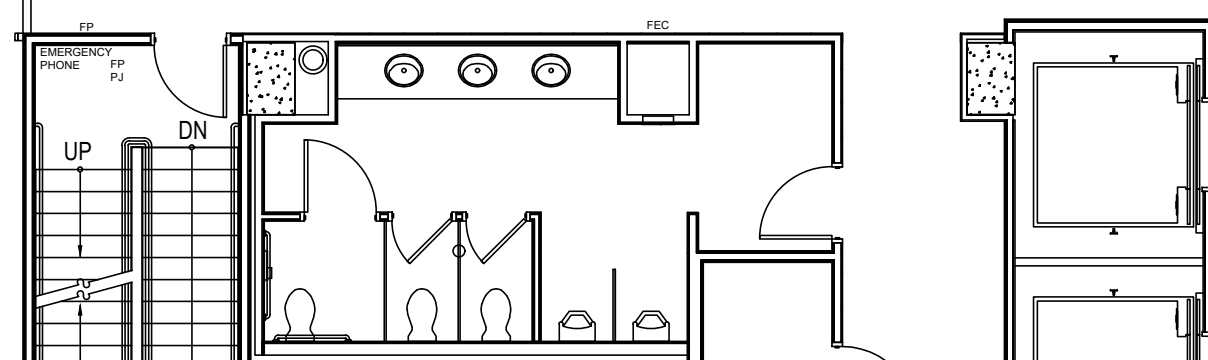

SCOPE OF WORK

 <p>LAMOUREUX DESIGN STUDIO 8020 WESTGLEN DRIVE HOUSTON, TEXAS 77063 P: 713.621.0009 WWW.LXNET.COM</p>	TITLE: SPACE DESIGN
	DATE: 06-05-24
	DRAWN BY: AS
	SCALE: 1/8"=1'-0"
PROJECT NAME: READY SUITE 550	PROJECT NO. 24-0067
LOCATION: 3151 BRIARPARK	DRAWING NO. SD
FLOOR: 5	SUITE: 550
SQ FT: 3,412	