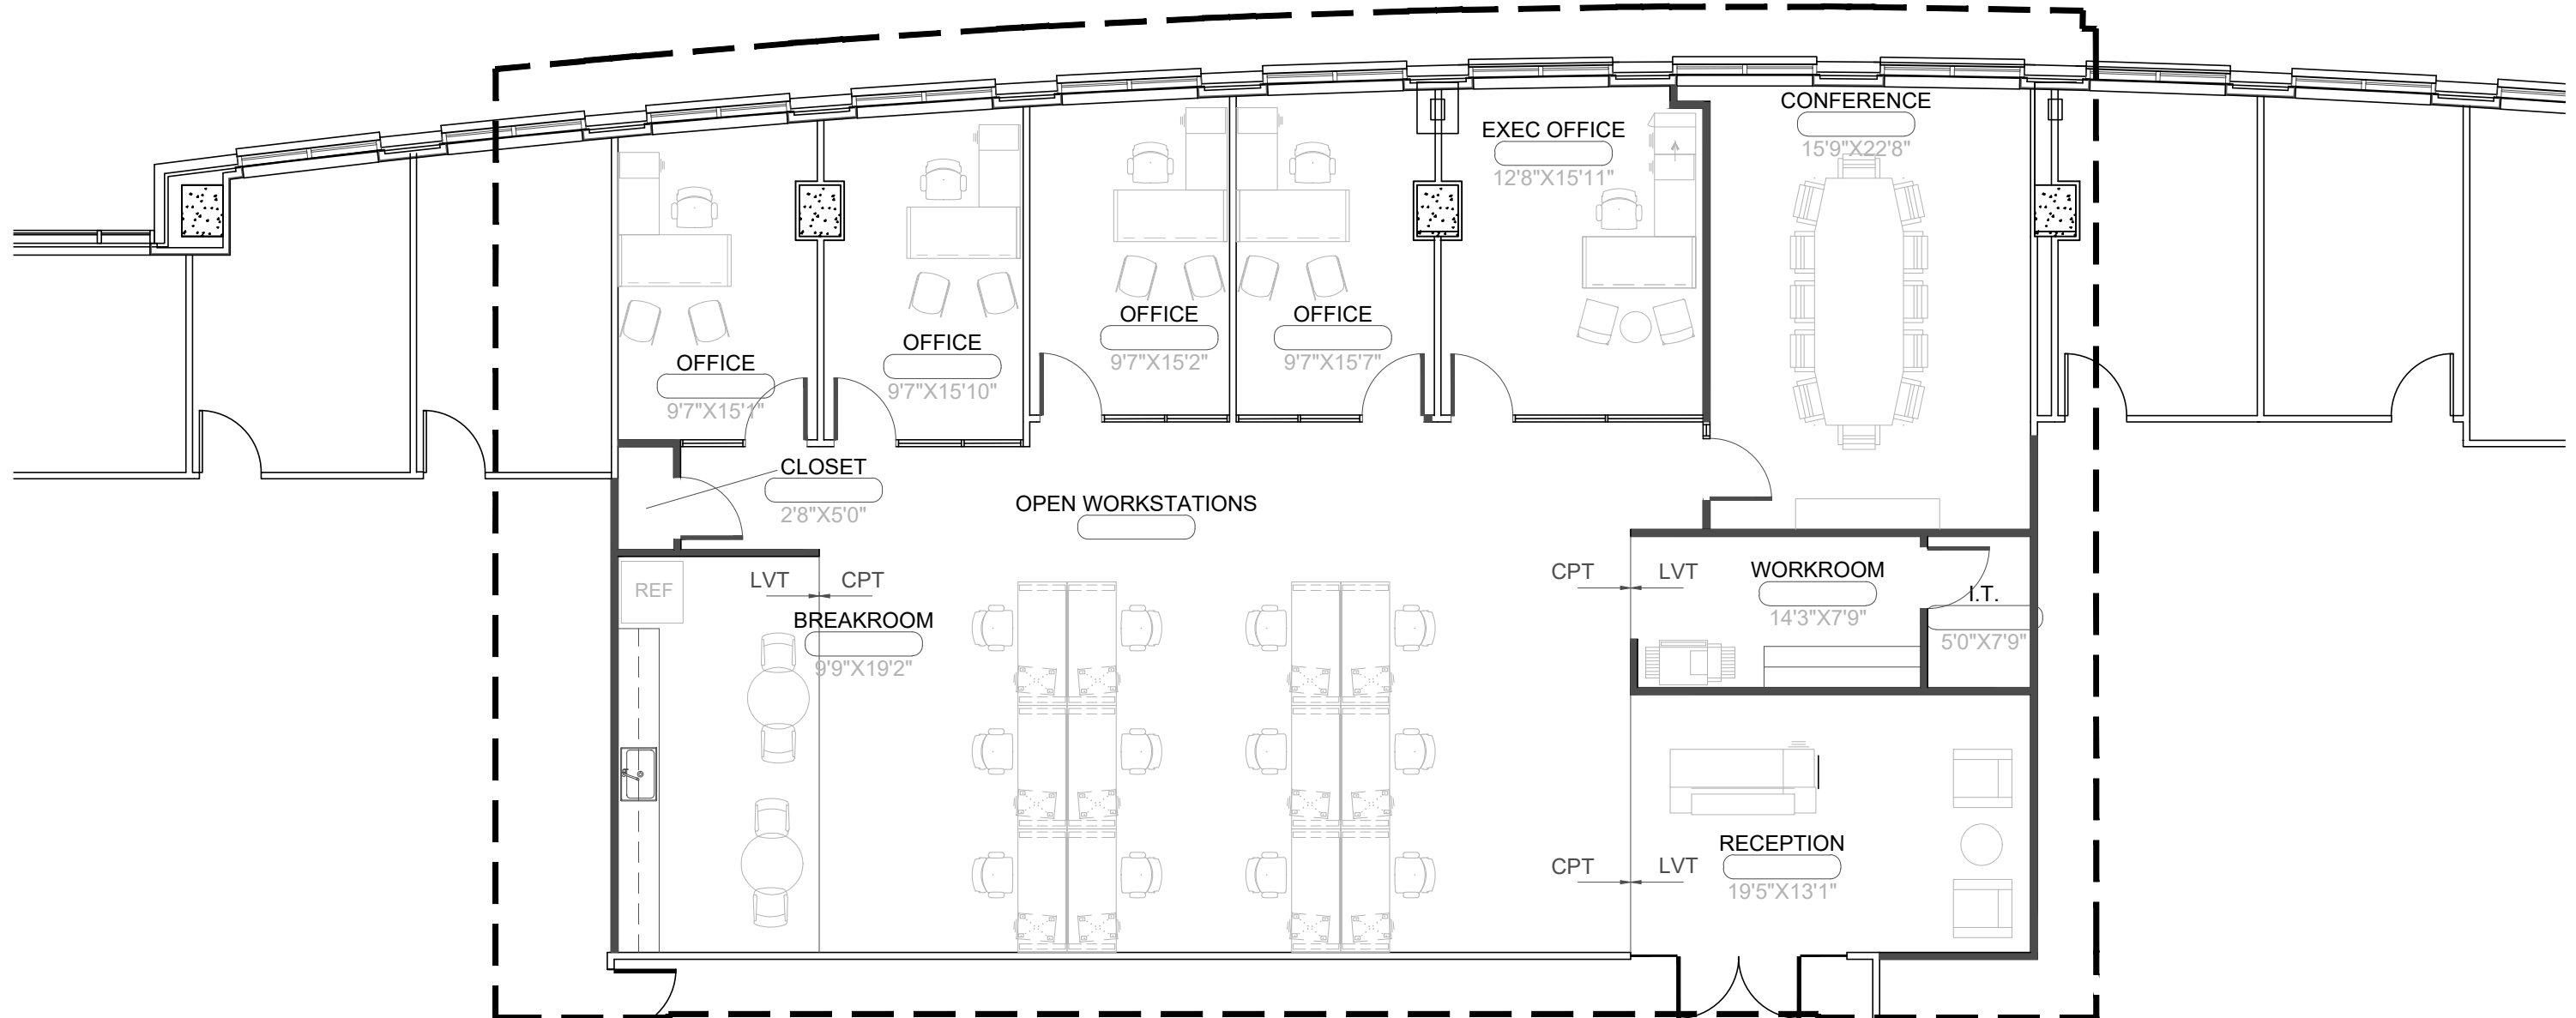

SCOPE OF WORK

 <p>LAMOUREUX DESIGN STUDIO 8020 WESTGLEN DRIVE HOUSTON, TEXAS 77063 P: 713.621.0009 WWW.LXNET.COM</p>	TITLE: SPACE DESIGN
	DATE: 06-05-24
	DRAWN BY: AS
	SCALE: 1/8"=1'-0"
PROJECT NAME: READY SUITE 550	PROJECT NO. 24-0067
LOCATION: 3151 BRIARPARK	DRAWING NO. SD
FLOOR: 5	SUITE: 550
SQ FT: 3,412	