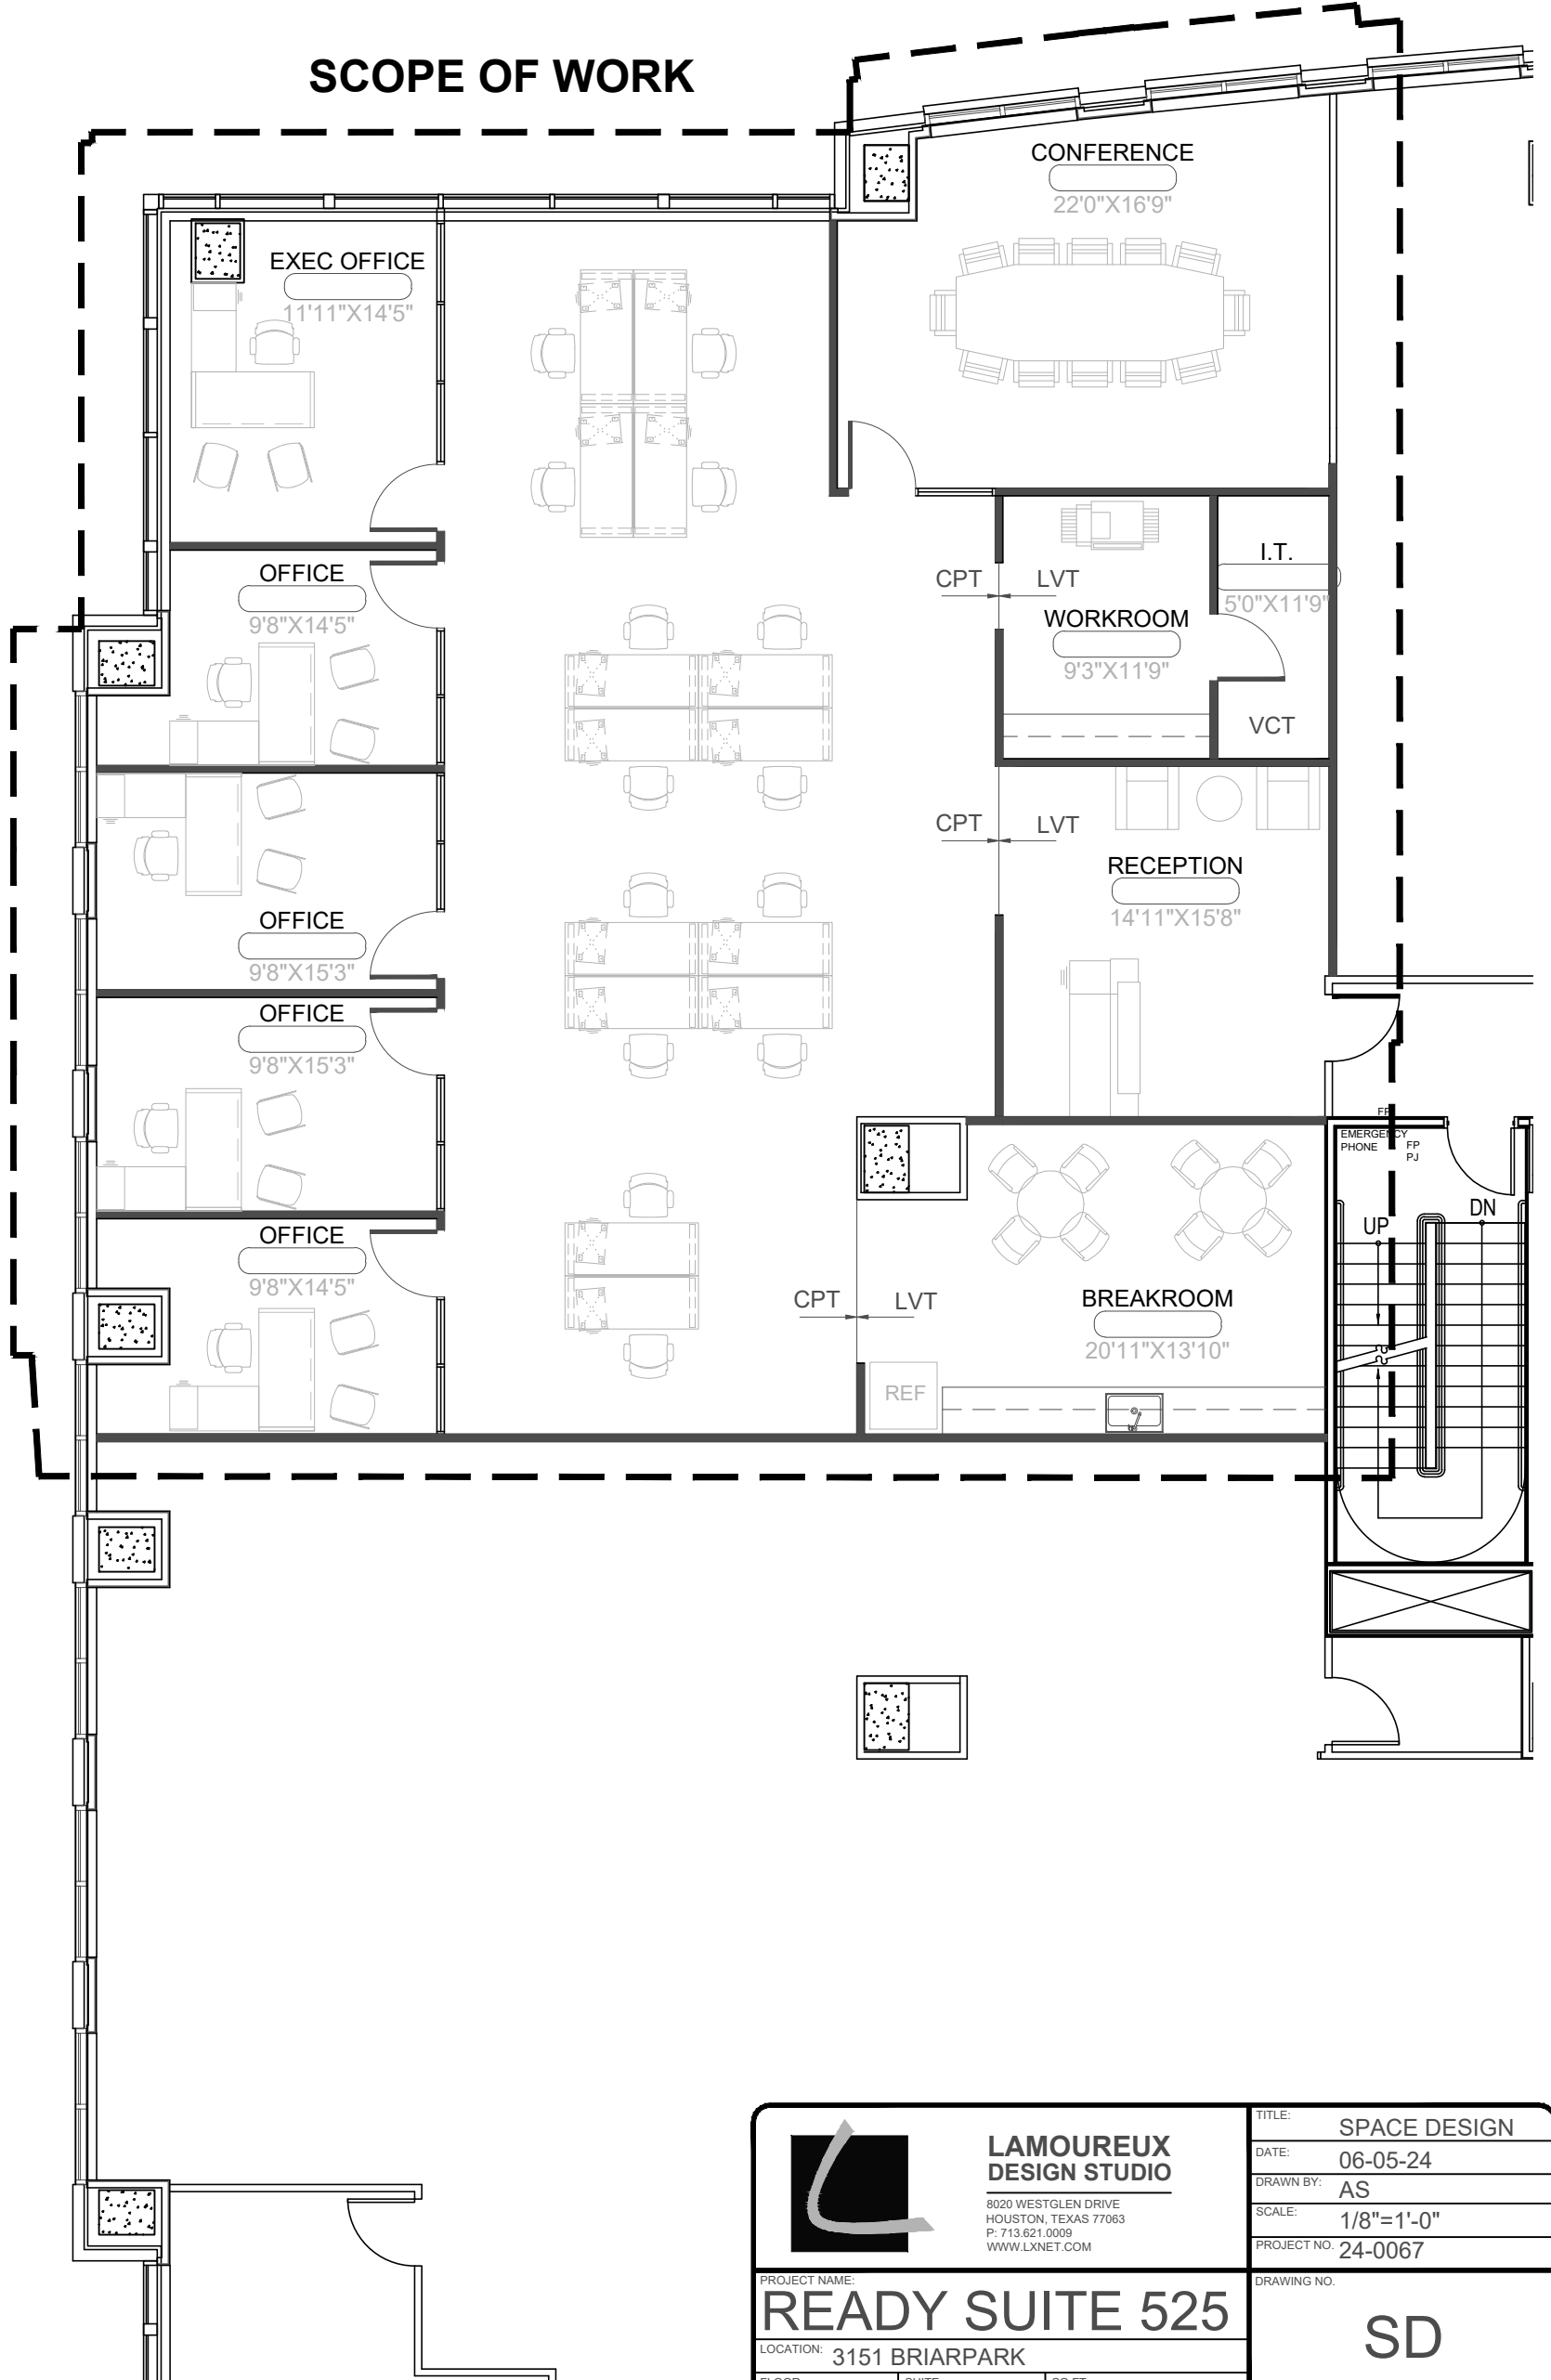

SCOPE OF WORK

 <p>LAMOUREUX DESIGN STUDIO 8020 WESTGLEN DRIVE HOUSTON, TEXAS 77063 P: 713.621.0009 WWW.LXNET.COM</p>	TITLE:	SPACE DESIGN
	DATE:	06-05-24
	DRAWN BY:	AS
	SCALE:	1/8"=1'-0"
	PROJECT NO.:	24-0067
PROJECT NAME:	READY SUITE 525	
LOCATION:	3151 BRIARPARK	
FLOOR:	5	SUITE: 525
		SQ FT: 3,669
	DRAWING NO.:	SD