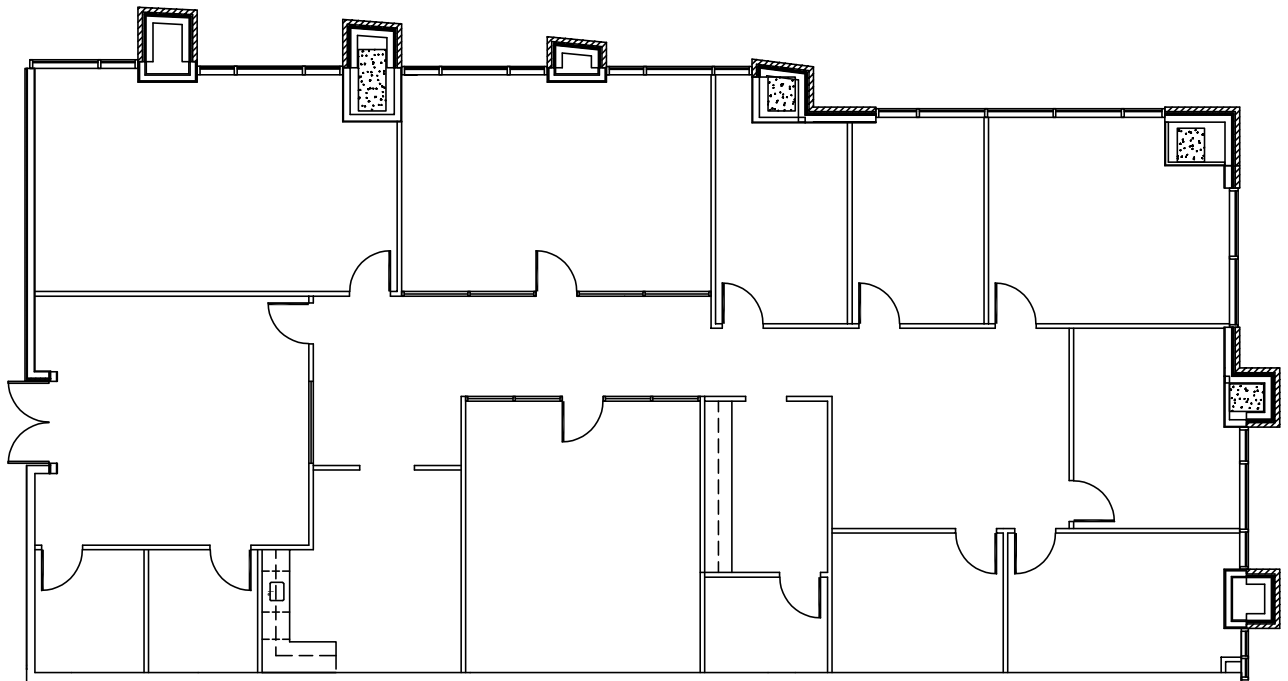

SUITE 125

4,394 NRA

Granite Briarpark Green

Granite

SCALE: Not to Scale