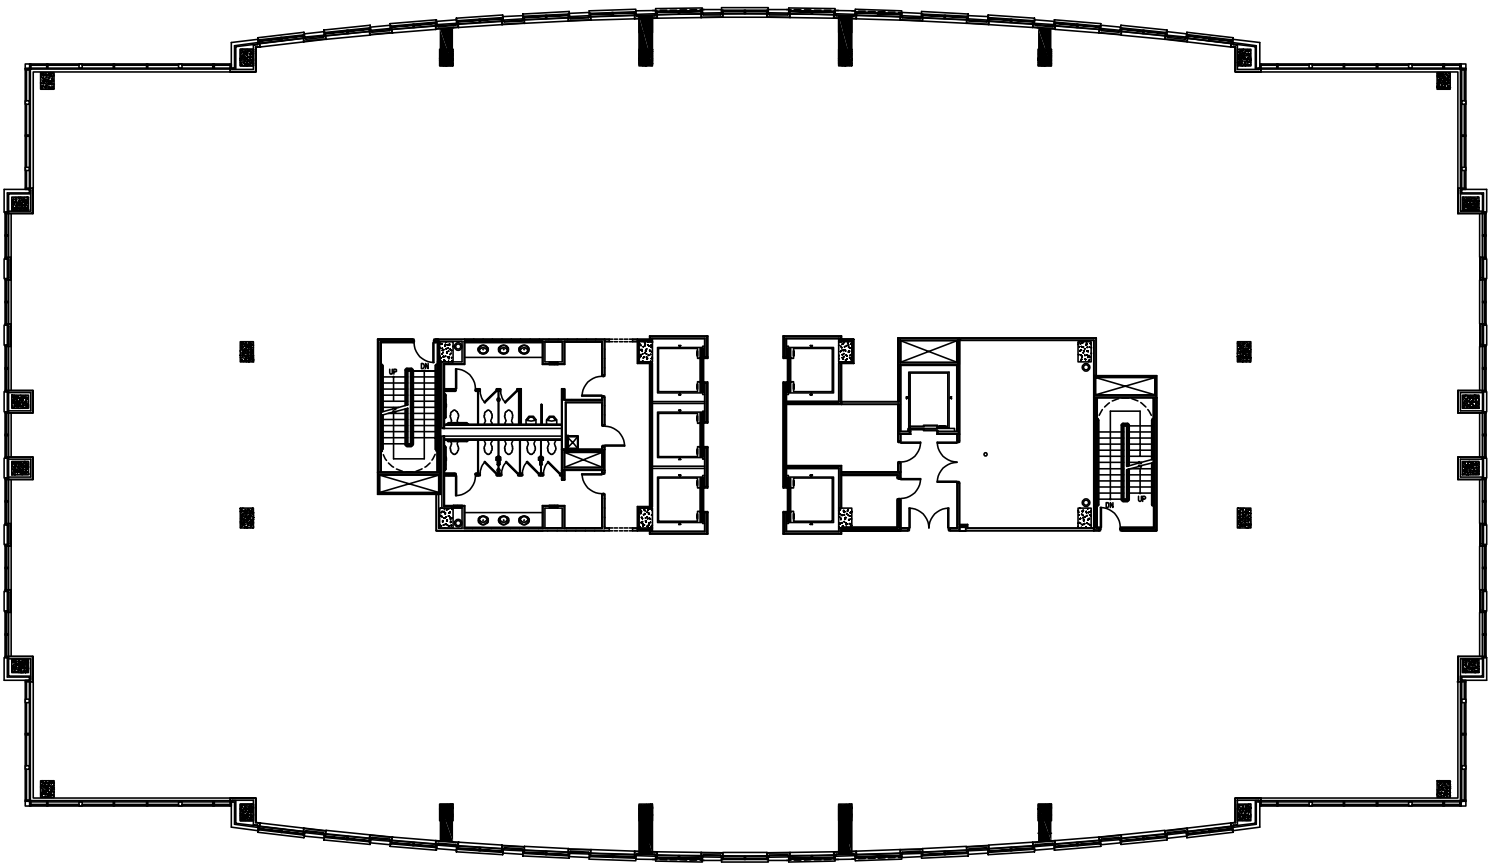

SUITE 500

26,095 NRA

Granite Briarpark Green

Granite

SCALE: Not to Scale