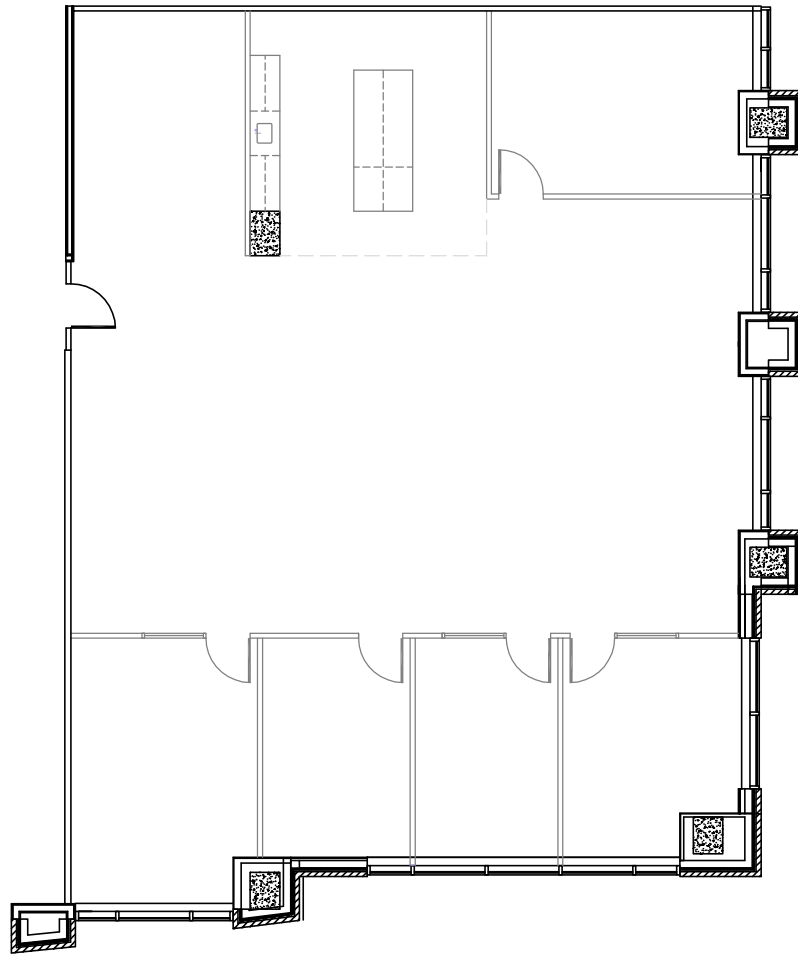

SUITE 275

3,257 NRA

Granite Briarpark Green

Granite

SCALE: Not to Scale